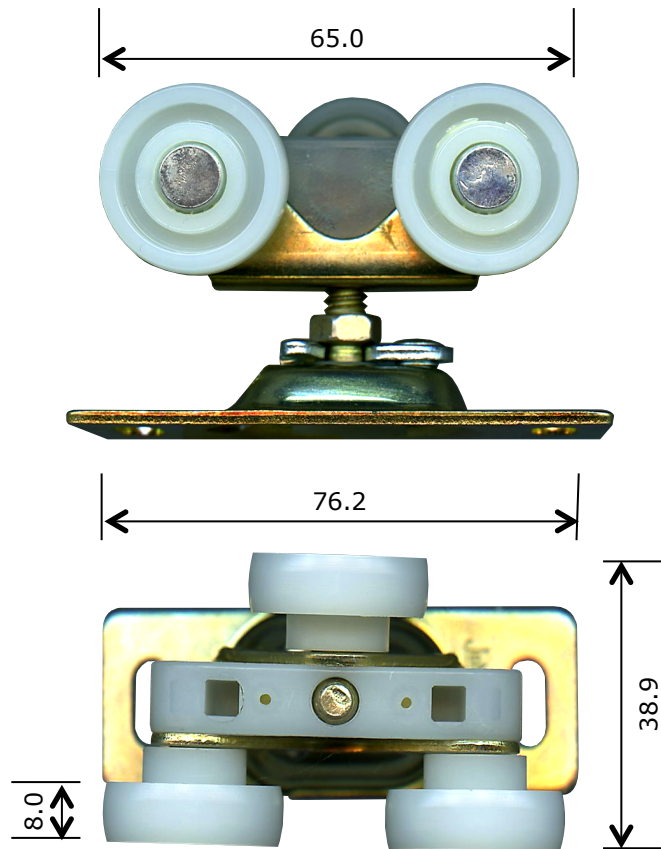

<u>Rollerco Number</u> 1-2950	<u>Part Name</u> Bi-Fold/Sliding Door Hanger Trolley
---	--

Description
Three roller hanger trolley to suit sliding, cavity sliding and bi-fold internal timber doors.

Picture

Notes / Comments
Mild steel hanger and heavy duty base mounting plate fitted with 3 x 25.4mm dia. nylon tyre rollers. Pack includes fixings.

<u>Unit of Supply</u> Each	<u>Recommended Maximum Load</u> 20kg	<u>Adjustment Range</u> 12mm
--------------------------------------	--	--