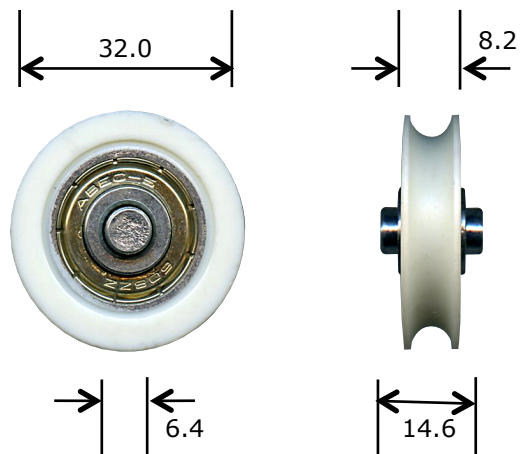

<u>Rollerco Number</u> 2-1022	<u>Part Name</u> 32mm Heavy Duty Nylon Roller
---	---

Description
Glass filled nylon tyre heavy duty ball bearing roller with axle.

Picture

Notes / Comments
15% Glass filled nylon outer tyre with 608ZZ bearings suitable for heavy duty applications. See parts 2-1021 and 2-1030 for alternatives.

<u>Unit of Supply</u> Each	<u>Recommended Maximum Load</u> 40kg	<u>Adjustment Range</u> N/A
--------------------------------------	--	---------------------------------------

ROLLERCO
 3, 26-28 Jacobsen Crescent, Holden Hill, South Australia 5088
 P: 08 8266 2554 F: 08 8266 1522 E: sales@rollerco.com.au