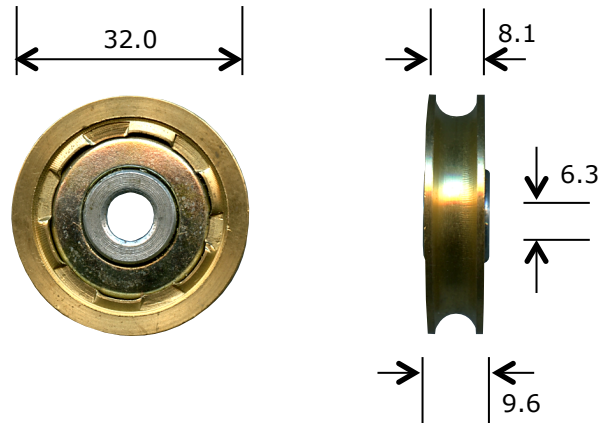

# ROLLERCO

*Window & Door Spare Parts*

Rollerco Number

2-1200

Part Name

32mm Brass Roller

Description

Brass tyre ball bearing roller without axle.

Picture

Notes / Comments

Brass outer tyre with steel bearings.

Unit of Supply

Each

Recommended Maximum Load

30kg

Adjustment Range