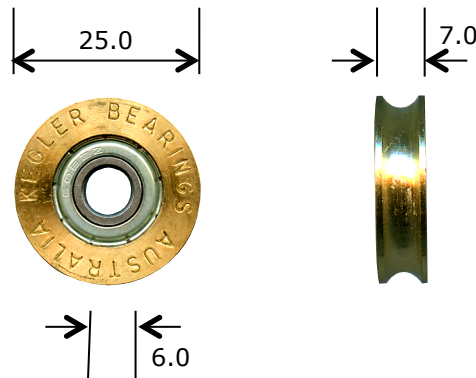

# ROLLERCO

*Window & Door Spare Parts*

Rollerco Number

2-1280

Part Name

25mm Brass Roller

Description

Brass tyre ball bearing roller without axle.

Picture

Notes / Comments

Brass outer tyre with 608ZZ bearings.

Unit of Supply

Each

Recommended Maximum Load

22kg

Adjustment Range