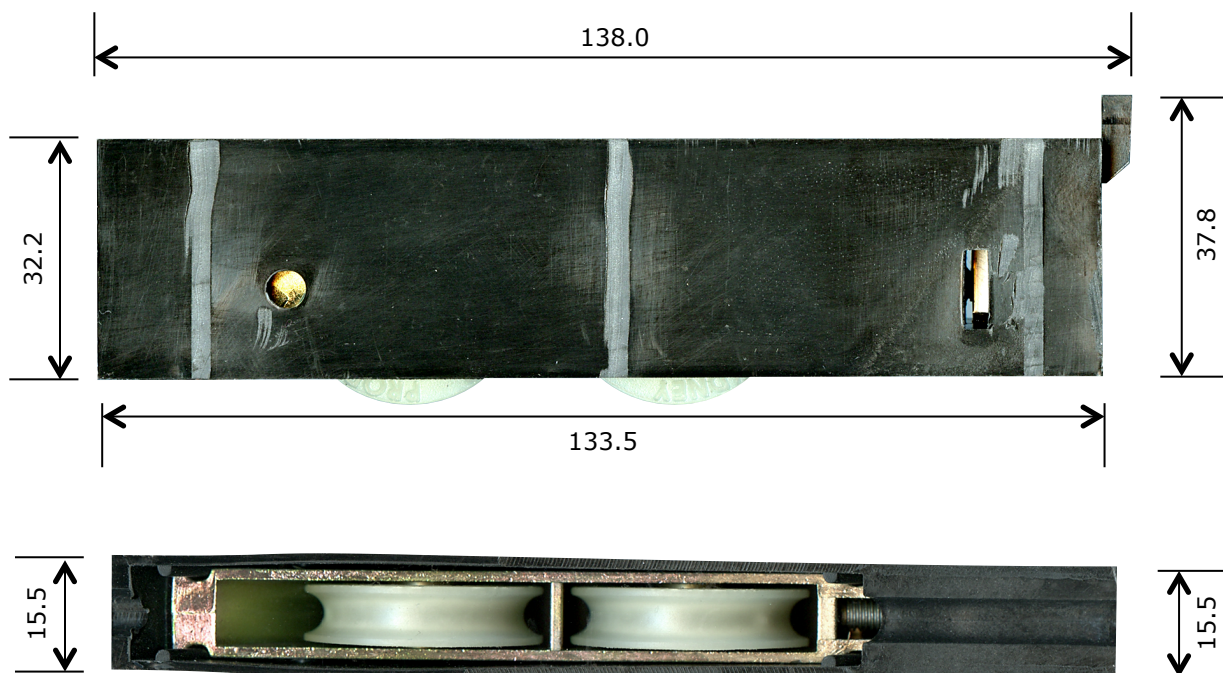

<u>Rollerco Number</u> 1-1700	<u>Part Name</u> Adjustable Sliding Door Roller
---	---

Description
Sliding door roller carriage fitted with delrin tyre bearing rollers.

Picture

Notes / Comments
Engineered plastic outer carriage with cast inner sleeve fitted with dual delrin tyre bearing rollers and phillips head adjusting screw.

<u>Unit of Supply</u> Each	<u>Recommended Maximum Load</u> 50kg	<u>Adjustment Range</u> 8mm
--------------------------------------	--	---------------------------------------

ROLLERCO
 3, 26-28 Jacobsen Crescent, Holden Hill, South Australia 5088
 P: 08 8266 2554 F: 08 8266 1522 E: sales@rollerco.com.au