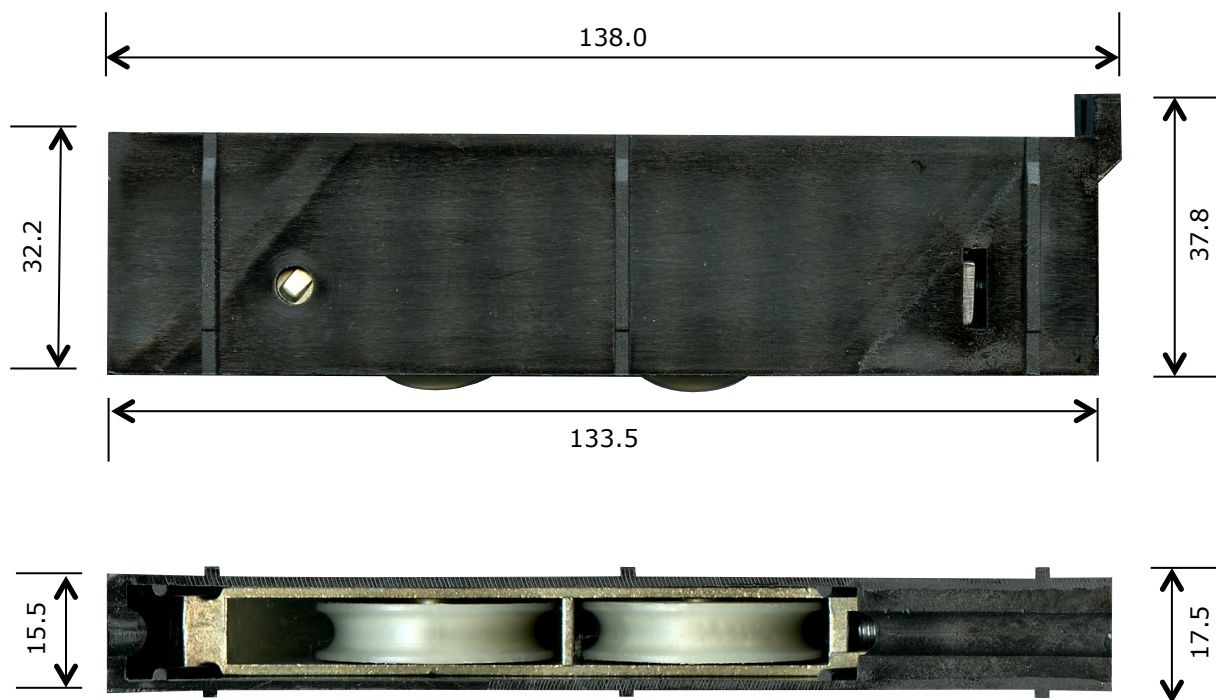

<u>Rollerco Number</u> <b>1-1702</b>	<u>Part Name</u> <b>Adjustable Sliding Door Roller</b>
---	---

Description  
**Sliding door roller carriage fitted with delrin tyre bearing rollers.**

Picture

Notes / Comments  
**Engineered plastic outer carriage with cast inner sleeve fitted with dual delrin tyre bearing rollers and phillips head adjusting screw.**

<u>Unit of Supply</u> <b>Each</b>	<u>Recommended Maximum Load</u> <b>50kg</b>	<u>Adjustment Range</u> <b>8mm</b>
--------------------------------------	--	---------------------------------------

**ROLLERCO**  
 3, 26-28 Jacobsen Crescent, Holden Hill, South Australia 5088  
 P: 08 8266 2554 F: 08 8266 1522 E: sales@rollerco.com.au