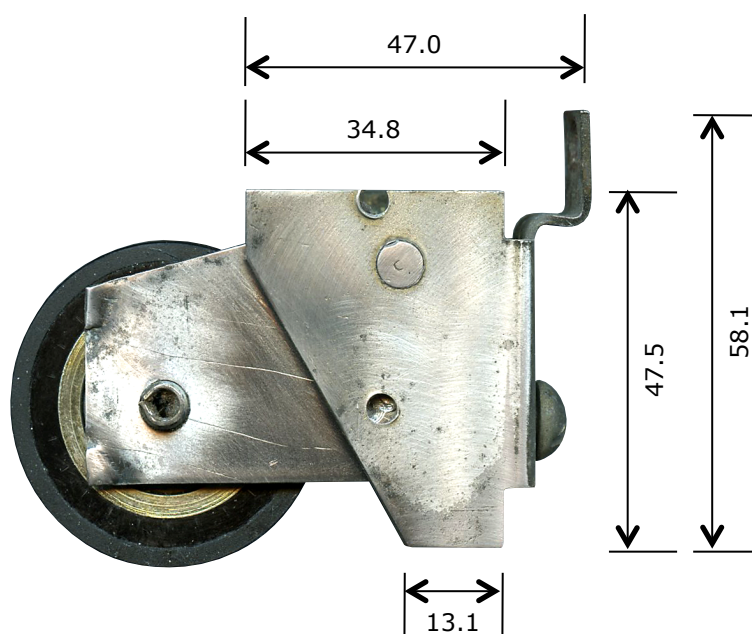

ROLLERCO

Window & Door Spare Parts

<u>Rollerco Number</u> 1-2565	<u>Part Name</u> Sliding Door Roller Carriage
---	---

Description
Adjustable sliding door roller carriage. Check availability.

Picture

Notes / Comments
Steel outer and inner carriage with slotted head adjusting screw fitted with 43mm nylon tyre bearing roller. Replacement roller is 2-1270.

<u>Unit of Supply</u> Each	<u>Recommended Maximum Load</u> 35kg	<u>Adjustment Range</u> 6mm
--------------------------------------	--	---------------------------------------

ROLLERCO
3, 26-28 Jacobsen Crescent, Holden Hill, South Australia 5088
P: 08 8266 2554 F: 08 8266 1522 E: sales@rollerco.com.au