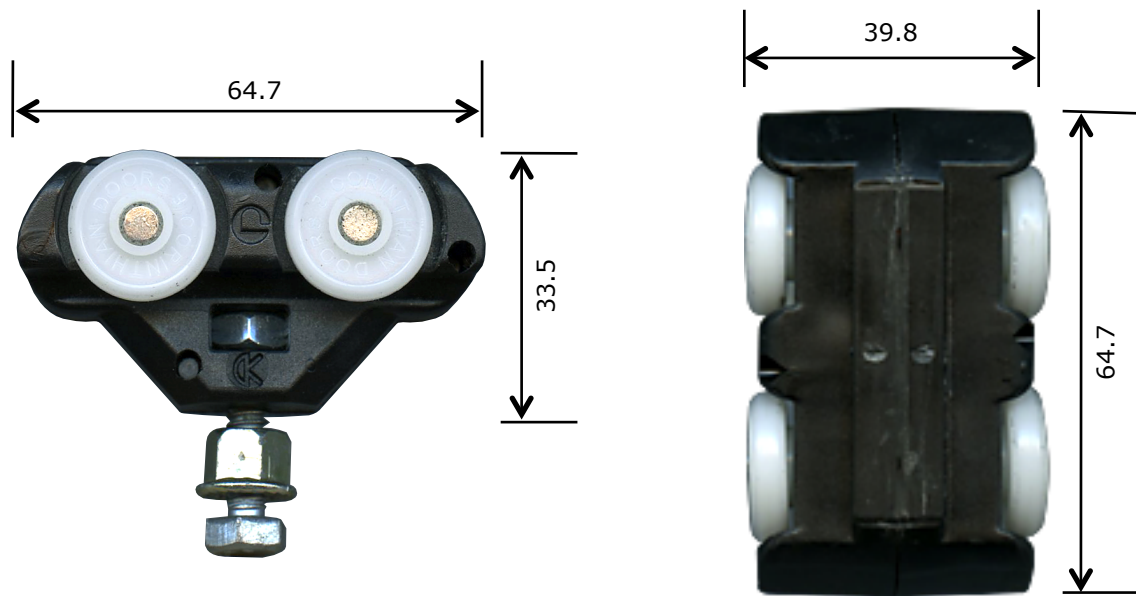

<u>Rollerco Number</u> <b>1-2875</b>	<u>Part Name</u> <b>Corinthian Cavity Door Roller</b>
---	--

Description  
 Cavity sliding door quad roller trolley suits Corinthian / Jeldwyn Slimline 3000 series. This product has been superseded by 1-2870.

Picture

**Superseded by 1-2870**

Notes / Comments  
 Plastic trolley body with 4 x 20mm nylon rollers, hanging bolt and locking nut.

<u>Unit of Supply</u> <b>Each</b>	<u>Recommended Maximum Load</u> <b>20 kg</b>	<u>Adjustment Range</u> <b>10 mm</b>
--------------------------------------	---	---