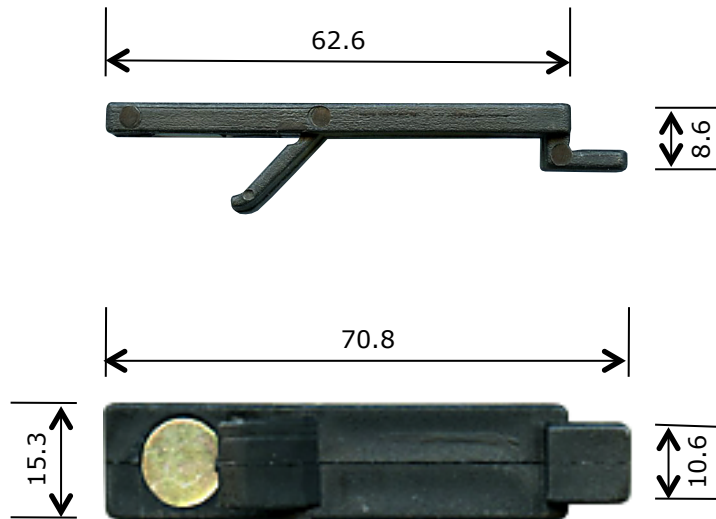

<u>Rollerco Number</u> 1-3140	<u>Part Name</u> Height Adjustment Clip
---	---

Description
Height adjustment clip to suit 1-3120 and 1-3130 heavy duty door rollers.

Picture

Notes / Comments
Injection moulded plastic fitting with steel disc insert.

<u>Unit of Supply</u> Each	<u>Recommended Maximum Load</u> N/A	<u>Adjustment Range</u> N/A
--------------------------------------	---	---------------------------------------

ROLLERCO
 3, 26-28 Jacobsen Crescent, Holden Hill, South Australia 5088
 P: 08 8266 2554 F: 08 8266 1522 E: sales@rollerco.com.au