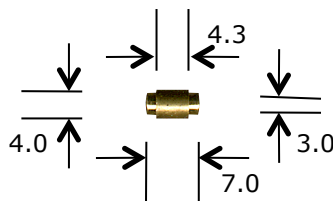

<u>Rollerco Number</u> 4-1031	<u>Part Name</u> Comalco Wunderlich 1C Series Roller Axle
---	---

Description
Brass axle to suit Comalco Wunderlich 1C series aluminium sliding window roller part 4-1032.

Picture

Notes / Comments
Brass axle used in conjunction with roller 4-1032.

<u>Unit of Supply</u> Each	<u>Recommended Maximum Load</u> N/A	<u>Adjustment Range</u> N/A
--------------------------------------	---	---------------------------------------