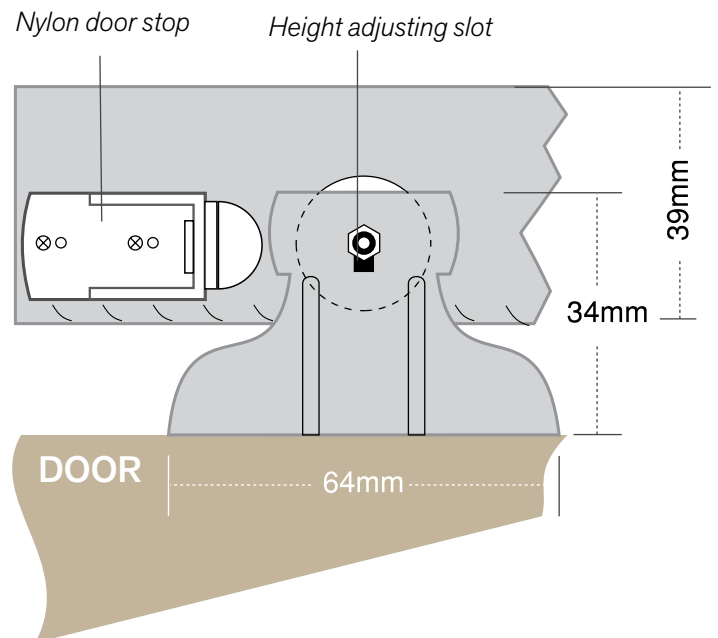

# ARROW

SLIDING DOOR TRACK SYSTEM | LIGHT DUTY | 30KG PER DOOR

## SLIDING DOOR TRACK SYSTEM | TOP-HUNG

An entry level top-hung system designed for single internal doors on or in a wall mount application. The open "J" track design allows for easy installation.

| TECHNICAL SPECIFICATIONS |   |
|--------------------------|---|
| <b>Max Door Weight:</b>  | 30kg per door                                 |
| <b>Door Thickness:</b>   | 25mm min                                      |
| <b>Overall Height:</b>   | Door Height + 60mm                            |
| ARROW                    |   |
| Code                     | Description                                   |
| <b>P680</b>              | Packaged set for single door up to 915mm wide |
| REPLACEMENT PARTS        |   |
| <b>S681</b>              | Pack of 2 TT681 wheels with axle & nut        |
| <b>S649</b>              | Pack of 1 TT649 door stop                     |
| <b>S208</b>              | Pack of 1 TT208 standard duty door guide      |
| OPTIONAL EXTRAS          |   |
| <b>P677</b>              | Aluminium pelmet set - 1830 & 3660mm white    |