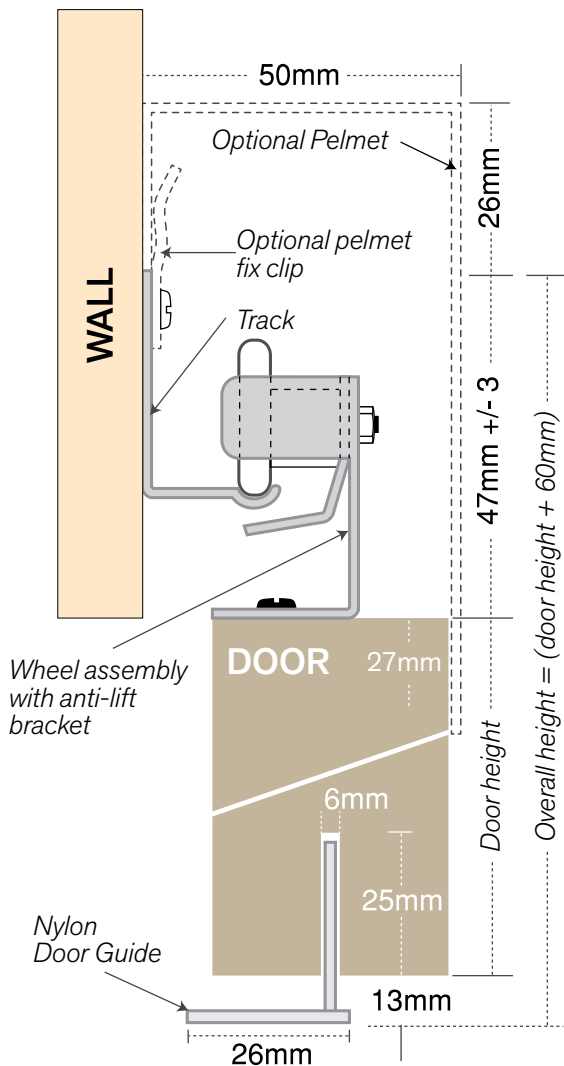

# ARROW

SLIDING DOOR TRACK SYSTEM | LIGHT DUTY | 30KG PER DOOR

### FEATURES

- Galvanised steel track - resists rusting
- Nylon tyred wheel with sealed ZZ ball bearings for smooth operation and longevity
- Anti-lift bracket and height adjustment slot
- Nylon door guide - slimline & unobtrusive
- Impact absorbing door stop
- Optional aluminium pelmet with ribbed face - white 1830mm & 3660mm

| TECHNICAL SPECIFICATIONS |   |
|--------------------------|---|
| <b>Max Door Weight:</b>  | 30kg per door                                 |
| <b>Door Thickness:</b>   | 25mm min                                      |
| <b>Overall Height:</b>   | Door Height + 60mm                            |
| ARROW                    |   |
| Code                     | Description                                   |
| <b>P680</b>              | Packaged set for single door up to 915mm wide |
| REPLACEMENT PARTS        |   |
| <b>S681</b>              | Pack of 2 TT681 wheels with axle & nut        |
| <b>S649</b>              | Pack of 1 TT649 door stop                     |
| <b>S208</b>              | Pack of 1 TT208 standard duty door guide      |
| OPTIONAL EXTRAS          |   |
| <b>P677</b>              | Aluminium pelmet set - 1830 & 3660mm white    |