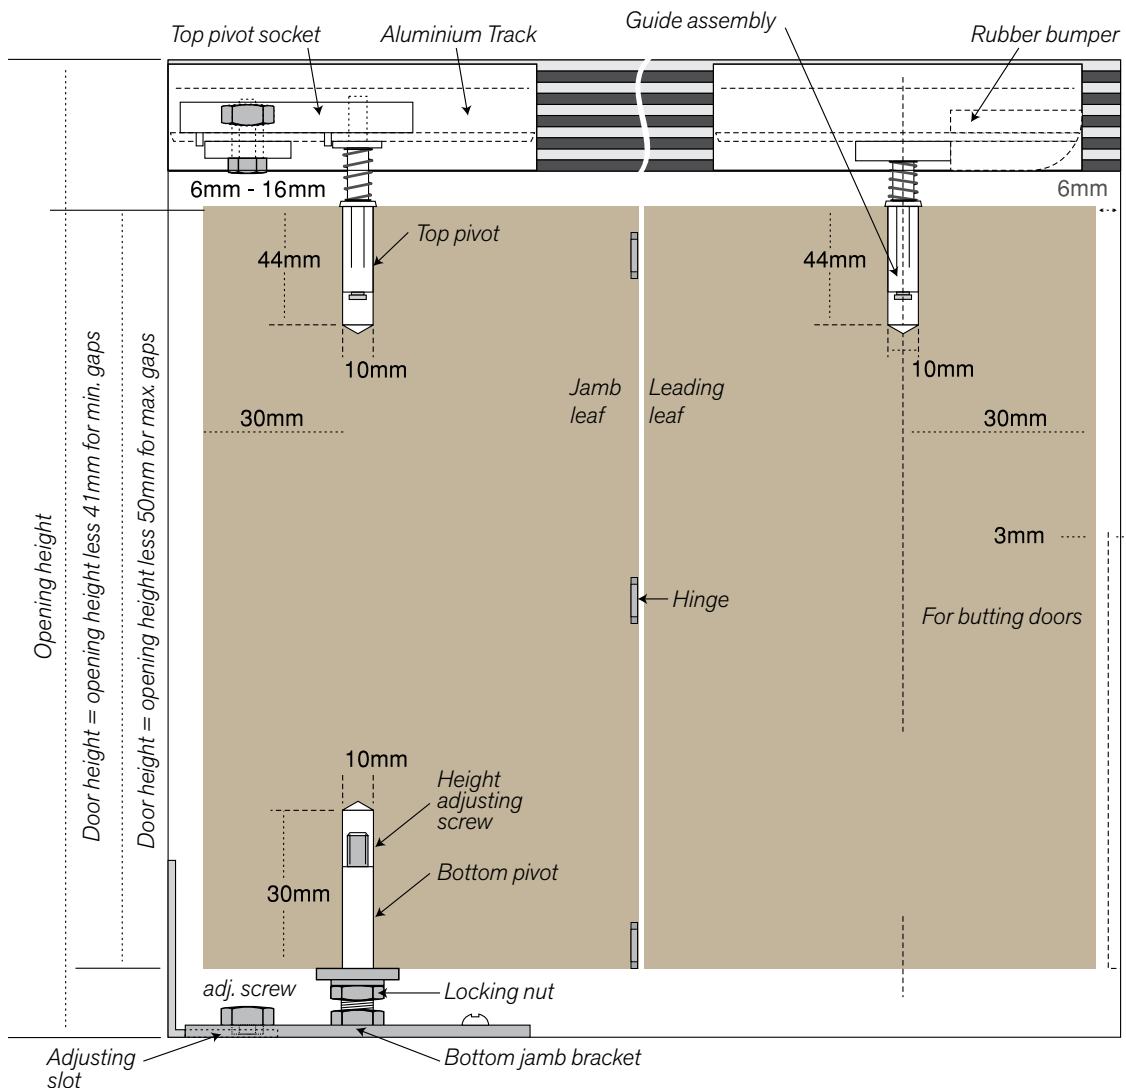

The Barracuda makes ideal room dividers using one or two pair door arrangements, or replacing single sliding or hinged doors with one pair of bi folding doors.

FEATURES

- Suits 19 to 35mm door thickness
- Aluminium Track - attractive ribbed face
- Nylon and zinc plated steel components
- Suits 2 or 4 leaf openings
- Simple installation
- Suits both LH & RH openings
- Optional door aligners available

TECHNICAL SPECIFICATIONS

Max Door Weight:	2 panel doors 13kg per panel
Door Thickness:	19 to 35mm
Min. Door Opening Height:	Door height + 41mm
Max Door Panel Width:	1830 up to 610mm wide 2440 up to 460mm wide

BARRACUDA

Code	Description
P42210	2 Leaf Packaged Set
P42430	4 Leaf Packaged Set

REPLACEMENT PARTS

D00111	Aluminium Track
S31100	Top Pivot Set Pack
S31200	Bottom Pivot Set Pack
S31500	Top Guide Assembly Pack