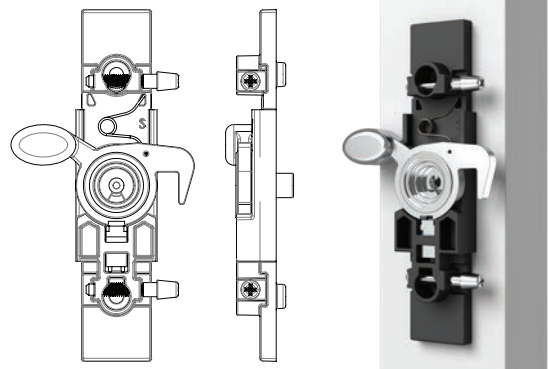

ADVANT | CHASSIS

The Advant is the latest single point sliding door lock chassis.

Incorporating a common lock body, that suits a range of Polesium™ handle covers, the chassis is versatile, reliable, corrosion resistant and affordable.